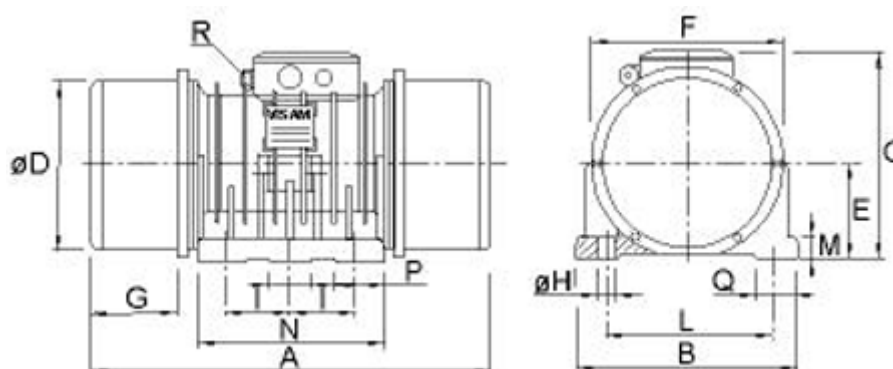

# Data Sheet

Article number: 310101760002200

Description: Vibrator motor SPV 70.0 A 150kgcm  
3000 o/m 7600kg 8kW 3x230-400V 50hz

## Measures

A = 686	L	= 320
B = 390	M	= 45
C = 414	N	= 370
d = 345	Number H	= 6
E = 192	P	= 115
G = 121	Q	= 75
H = 29	R	= M25x1,5 + M16x1,5TH
I = 115		